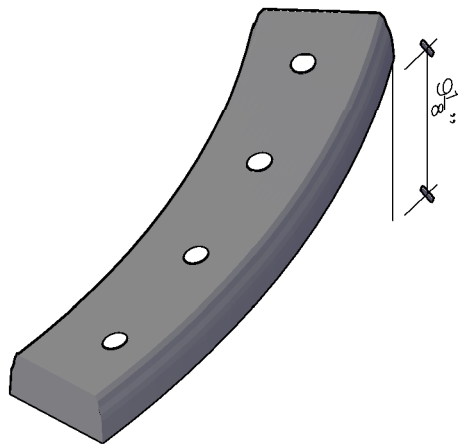

TOP VIEW

NO SCALE

SALES@LAGUNAPRECAST.COM
WWW.LAGUNAPRECAST.COM

SALES 877 774 3280 TOLL FREE
INTERNATIONAL +1.949.281.7345

ITEM NUMBER AND TITLE:

154 Base Rail, $2\frac{1}{2}''$ H, 4'R, Left, 1 pc,

DATE: 5-07-18

PRODUCT SPECIFICATIONS:

Comes in right or left sides.
Pins are field cut for angle stairs degree.

SCALE: 1"=1'-0"

WEIGHT: 110 lbs