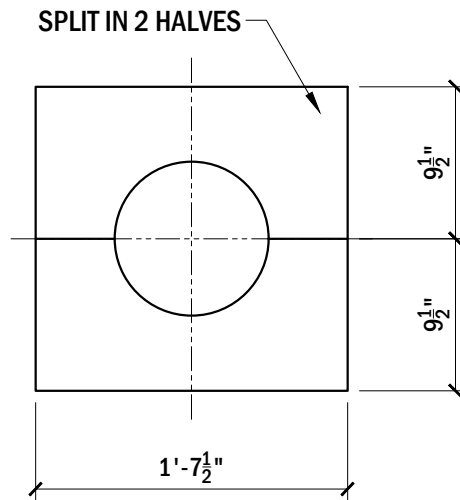

ELEVATION VIEW

TOP VIEW

ITEM NUMBER AND TITLE:

217 COLUMN CAPITAL - 18"H, FOR A 14" SHAFT, 2 PCS.

DATE:

10-08-20

SCALE:

1" = 1'-0"