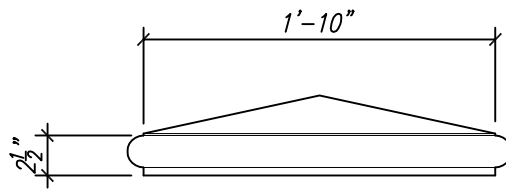

PLAN VIEW

ELEVATION VIEW

CAP #312

SCALE: 1"=1'-0"

WWW.LAGUNAPRECAST.COM