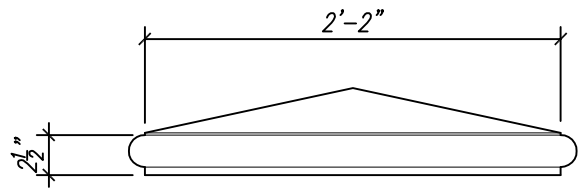

PLAN VIEW

ELEVATION VIEW

CAP #313

SCALE: 1"=1'-0"

WWW.LAGUNAPRECAST.COM