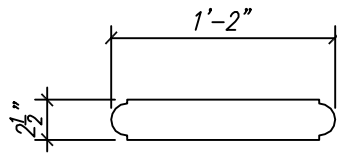

PLAN VIEW

PROFILE VIEW

CAP #317

OUTSIDE DIMENSION 14"

SCALE: 1"=1'-0"

NOTE:

ALL PRECAST CONCRETE IS 2000 PSI

WWW.LAGUNAPRECAST.COM