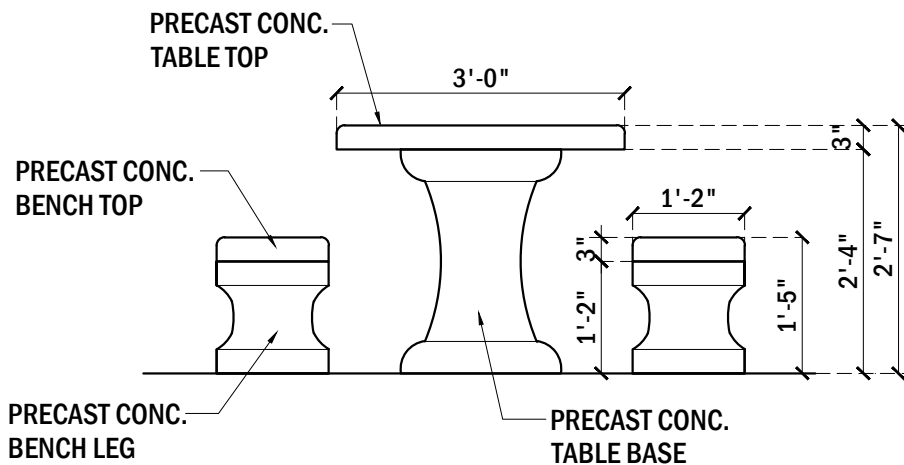

PLAN VIEW, TABLE #603

ELEVATION VIEW, TABLE #603

ITEM NUMBER AND TITLE:

603 - NEWPORT SET, 36" TABLE, 3 BENCHES, TILE TOPS

DATE:

25-07-19

SCALE:

1/2" = 1'-0"

WEIGHT:

1240 Lbs.

SALES@LAGUNAPRECAST.COM
WWW.LAGUNAPRECAST.COM

SALES 877 774 3280 TOLL FREE
INTERNATIONAL +1-949-281-7412

PRODUCT SPECIFICATIONS:

The Newport's 11pcs. are easily set up. The 3 bench tops fit onto the 6 smaller bases. The large base has a hole in it for an umbrella pole and lines up w/table top hole. After table set is up and level, the pieces can be epoxy or glued permanently.