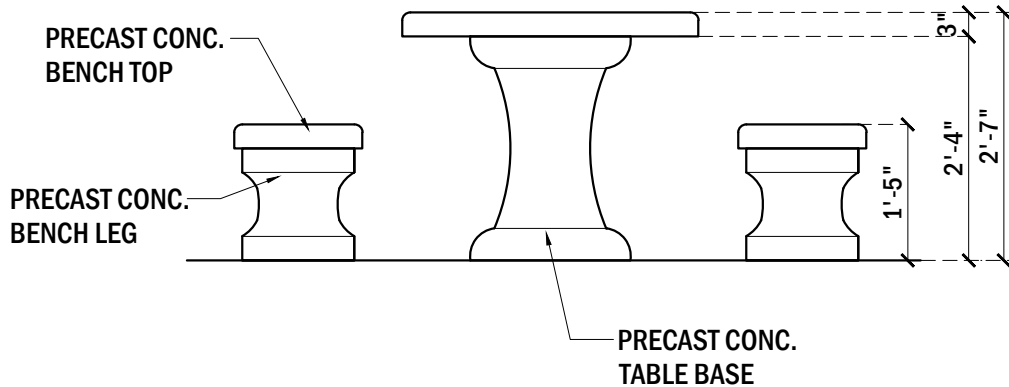

PLAN VIEW, TABLE #608

ELEVATION VIEW, TABLE #608

ITEM NUMBER AND TITLE: 608 - SOLANA SET 37" X 57" TABLE, 2 BENCHES, TILED TOPS	DATE: 09-08-19	SCALE: 1/2" = 1'-0"	WEIGHT: 1140 Lbs.
--	--------------------------	-------------------------------	-----------------------------

PRODUCT SPECIFICATIONS:

The Solana's 9pcs. are easily set up. The 2 bench tops fit onto the 4 smaller bases. And the large bases hold the table top. After table set is up and level, the pieces can be epoxy or glued permanently.