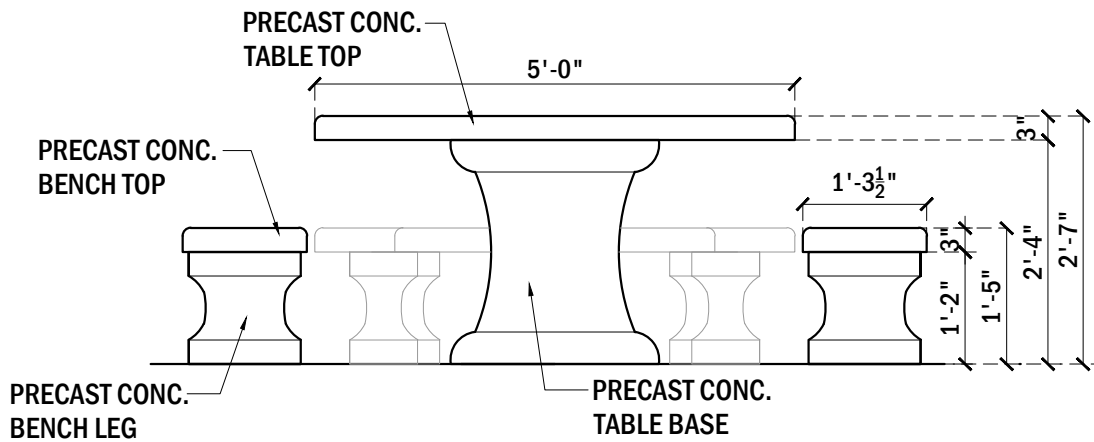

PLAN VIEW, TABLE #613

ELEVATION VIEW, TABLE #613

ITEM NUMBER AND TITLE:

613 - QUEEN SET, 60" TABLE, 4 BENCHES, CEMENT TOPS

DATE:

15-11-19

SCALE:

1/2" = 1'-0"

WEIGHT:

2120 Lbs.

PRODUCT SPECIFICATIONS:

The Queen's 14pcs. The 4 bench tops fit onto the 8 smaller bases. The large base has a hole in it for an umbrella pole and lines up w/table top hole. After table set is up and level, the pieces can be epoxy or glued permanently.