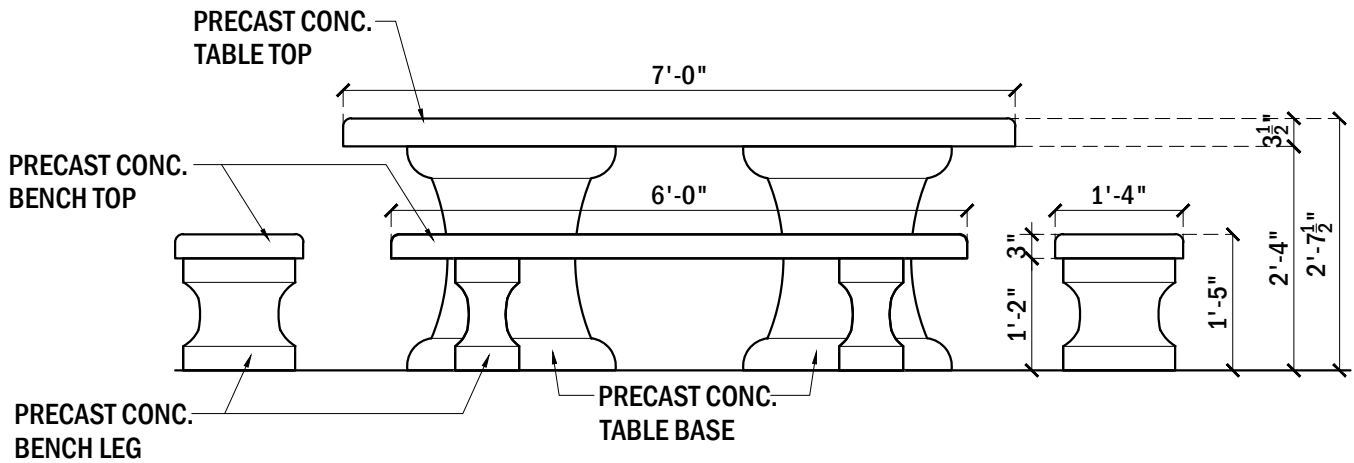

**PLAN VIEW, TABLE #617**

**ELEVATION VIEW, TABLE #617**

ITEM NUMBER AND TITLE:

**617 - KING SET, 42"x84" TABLE, 4 BENCHES, TILED TOPS**

DATE:

**05-11-19**

SCALE:

**1/2" = 1'-0"**