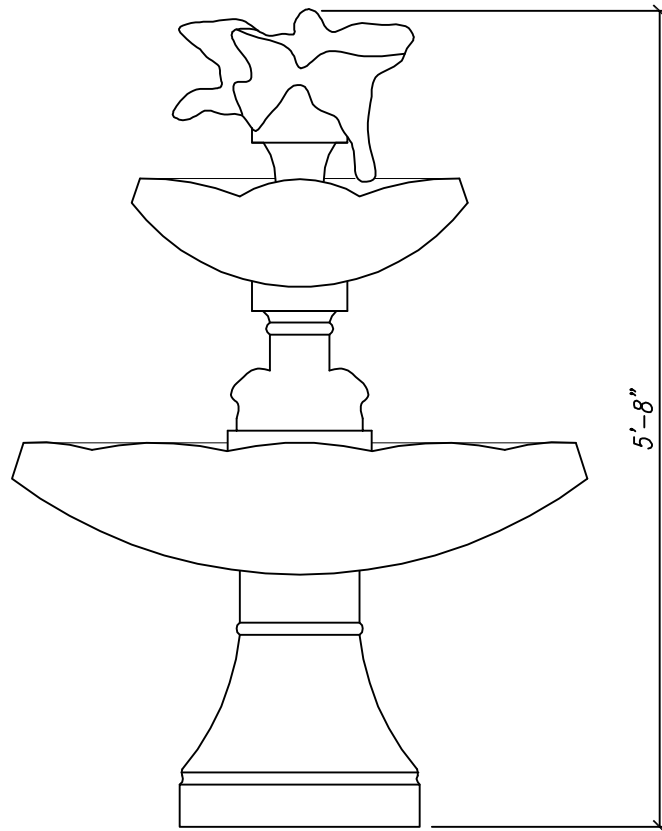

FOUNTAIN #902

4'-0" DIAMETER

5'-8" HEIGHT

SCALE: $\frac{3}{4}$ "=1'-0"

WWW.LAGUNAPRECAST.COM

949.281.7345 PHONE

877.774.3280 TOLL FREE

+11.949.289.0246 INTERNATIONAL

949.281.7359 FAX

SALES@LAGUNAPRECAST.COM

ELEVATION VIEW