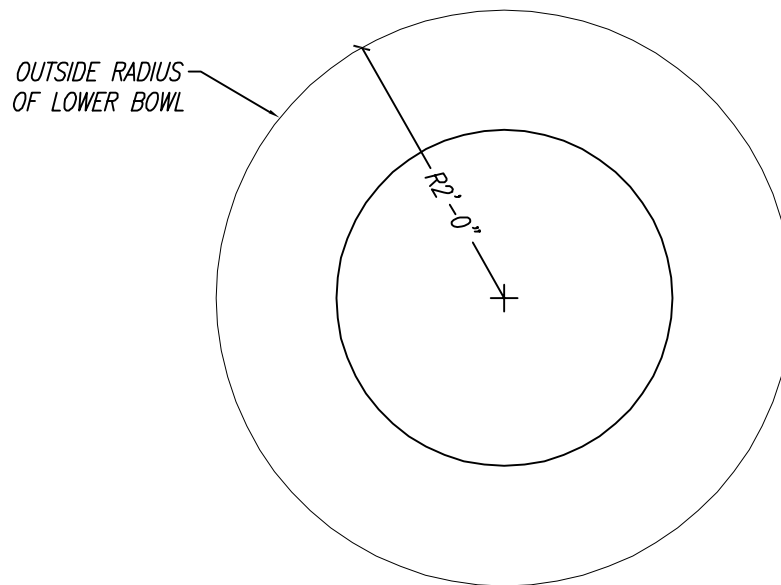

FOUNTAIN #902

4'-0" DIAMETER

5'-8" HEIGHT

SCALE: $\frac{3}{4}$ "=1'-0"

WWW.LAGUNAPRECAST.COM

949.281.7345 PHONE

877.774.3280 TOLL FREE

+11.949.289.0246 INTERNATIONAL

949.281.7359 FAX

SALES@LAGUNAPRECAST.COM

PLAN VIEW