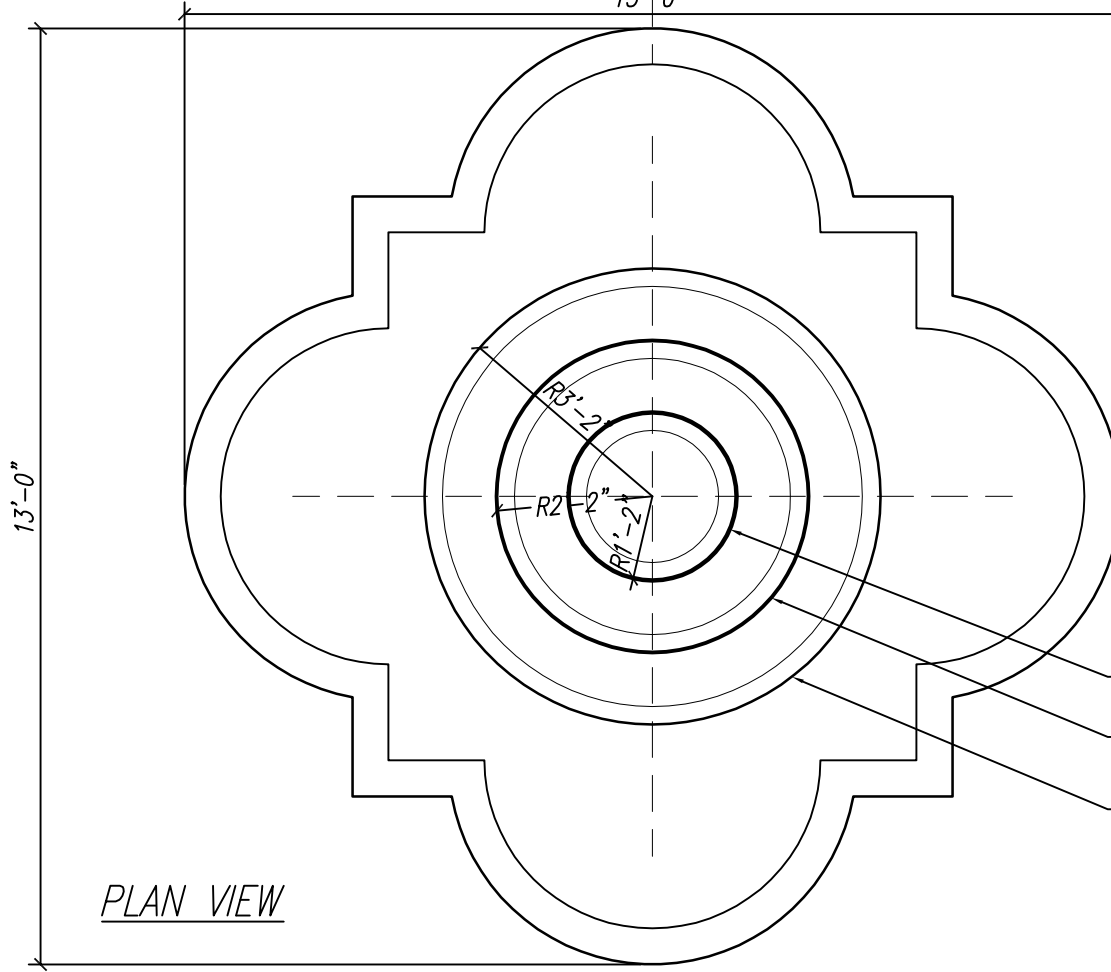

PLAN VIEW

WWW.LAGUNAPRECAST.COM   SALES 877.774.3280 TOLL FREE
PMB 1   SALES@LAGUNAPRECAST.COM
P.O. BOX 439031   SHIPPING 888.234.2319 TOLL FREE
SAN YSIDRO CA 92143   OFFICE@LAGUNAPRECAST.COM

DRAWING TITLE:
FOUNTAIN #913

SCALE: 3/8"=1'-0"	REVISIONS	DATE: 01-21-08
DRAWN BY: G.G.	-	PRODUCT / SHEET #: 913